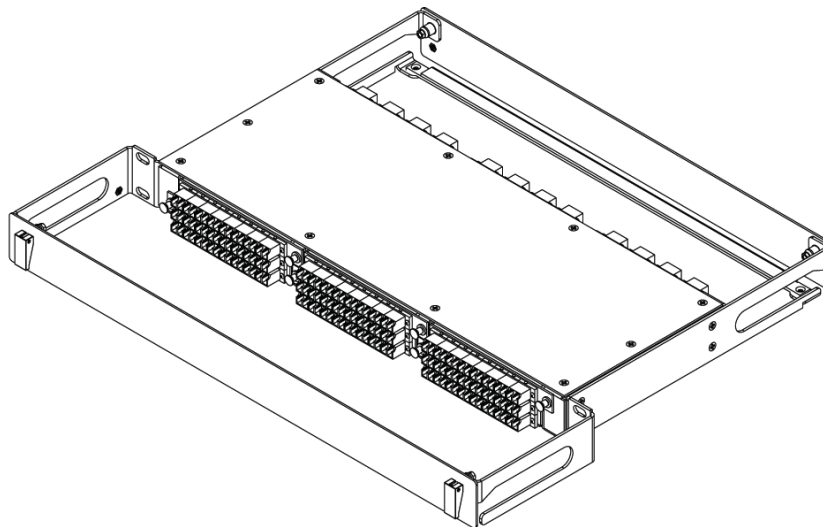

1RU HIGH DENSITY BREAKOUT CASSETTE ENCLOSURE

ORDERING INFORMATION

F1RM1RU3XHD

1RU High Density Breakout Cassette Enclosure, Empty, Holds (3) HD Breakout Cassettes

RELATED ITEMS - HD BREAKOUT CASSETTE, POLARITY TYPE A

F1HDMTP480M3MT12ELA HD Breakout Cassette, 48 Fiber, OM3, (24) Duplex LC/PC Aqua to (4) 12F Elite MPO/Male, Polarity Type A

F1HDMTP480M4MT12ELA HD Breakout Cassette, 48 Fiber, OM4, (24) Duplex LC/PC Magenta to (4) 12F Elite MPO/Male, Polarity Type A

F1HDMTP480S2MT12ELUA HD Breakout Cassette, 48 Fiber, SM, (24) Duplex LC/UPC Blue to (4) 12F Elite MPO/Male, Polarity Type A

F1HDMTP480S2MT12ELAA HD Breakout Cassette, 48 Fiber, SM, (24) Duplex LC/APC Green to (4) 12F Elite MPO/Male, Polarity Type A

RELATED ITEMS - HD BREAKOUT CASSETTE, POLARITY TYPE B

F1HDMTP480M3MT12ELB HD Breakout Cassette, 48 Fiber, OM3, (24) Duplex LC/PC Aqua to (4) 12F Elite MPO/Male, Polarity Type B

F1HDMTP480M4MT12ELB HD Breakout Cassette, 48 Fiber, OM4, (24) Duplex LC/PC Magenta to (4) 12F Elite MPO/Male, Polarity Type B

TECH DRAWING

Overview

Shown with (3) HD Breakout Cassettes Installed