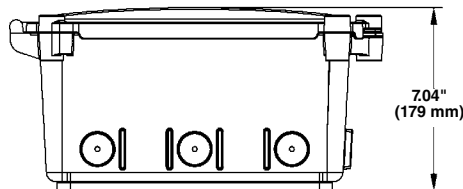

COYOTE Deep MPC