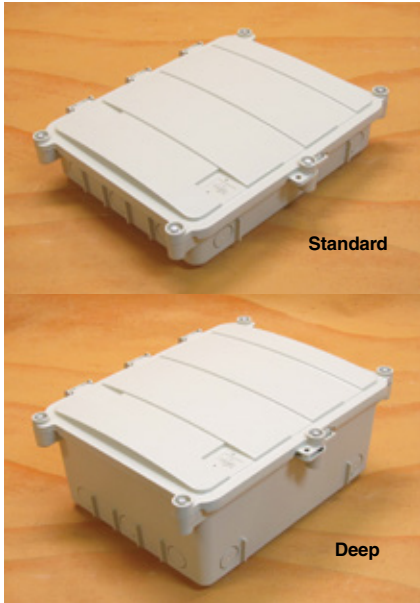

COYOTE® MPC (Multi-Purpose Closure)

The COYOTE MPC is constructed of durable, UV stabilized, flame retardant (UL 94-5VA) polymer to permit interior or exterior applications. Eight cable entrance ports around the exterior accept an easy-to-use grommet system and standard commercially available fittings. The closure's interior can be configured to address slack storage, splicing, cross-connect, hardened adapter applications or any combination. Pre-terminated configurations are also available to minimize the amount of labor required during installation.

Key Features:

- 8 Cable entrance ports around closure exterior
- Cable entrance ports accepts PLP grommet adapters or commercially available fittings
- Easy to use grommet system – 7 different multi and single hole grommets to choose from
- Constructed with UL 94 5VA polymer compounds, to provide the highest flame resistant rating
- Interior grid hole pattern allows custom organization of various components
- Integrated rubber seal designed to eliminate water entry
- Custom logo plaques available to identify your company logo – contact your PLP representative for further details
- Offers NEMA4 performance
- Tested in accordance to elements of the Telcordia GR-771-CORE specification