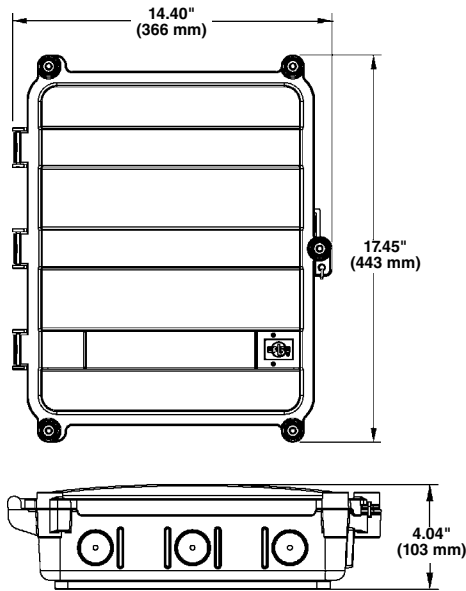

COYOTE Standard MPC