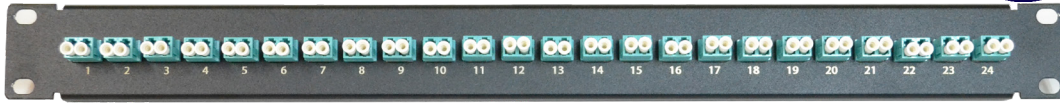

FIS FLUSH MOUNT PANELS

Part #: F1FMP1RULC10GIG48

Part #: F1FMP1RULCUPC96*
* 1RU Lacing Shelf Sold Separately

FEATURES

- Simplex SC Bulkheads
- Duplex LC Bulkheads
- Zirconia Ceramic Sleeves
- Supports Singlemode and Multimode
- Numbered Ports
- Optional Lacing Shelf

The FIS 1RU Flush Mount Panel is designed to patch fiber optic cables within a rackmount or cabinet. The high density of each panel allows you to maximize your rack space.

Its recommended to use these panels in conjunction with the FIS 1RU Lacing Shelf

SPECIFICATIONS

Width	19"
Height	1.75"
Materials	16 Gauge CRS (Steel)
Color/Finish	Black Powder Coat Finish

ORDERING INFORMATION - SC FLUSH MOUNT PANELS

F1FMP1RUSCUPC24	FIS Flush Mount Panel 1RU SC/UPC, 24 ports
F1FMP1RUSCAPC24	FIS Flush Mount Panel 1RU SC/APC, 24 ports
F1FMP1RUSC10GIG24	FIS Flush Mount Panel 1RU SC/PC, 24 ports
F1FMP1RUSCUPC48	FIS Flush Mount Panel 1RU SC/UPC, 48 ports
F1FMP1RUSCAPC48	FIS Flush Mount Panel 1RU SC/APC, 48 ports
F1FMP1RUSC10GIG48	FIS Flush Mount Panel 1RU SC/PC, 48 ports

ORDERING INFORMATION - LC FLUSH MOUNT PANELS

F1FMP1RULCUPC48	FIS Flush Mount Panel 1RU LC/UPC, 48 ports
F1FMP1RULCAPC48	FIS Flush Mount Panel 1RU LC/APC, 48 ports
F1FMP1RULC10GIG48	FIS Flush Mount Panel 1RU LC/PC, 48 ports
F1FMP1RULCUPC96	FIS Flush Mount Panel 1RU LC/UPC, 96 ports
F1FMP1RULCAPC96	FIS Flush Mount Panel 1RU LC/APC, 96 ports
F1FMP1RULC10GIG96	FIS Flush Mount Panel 1RU LC/PC, 96 ports