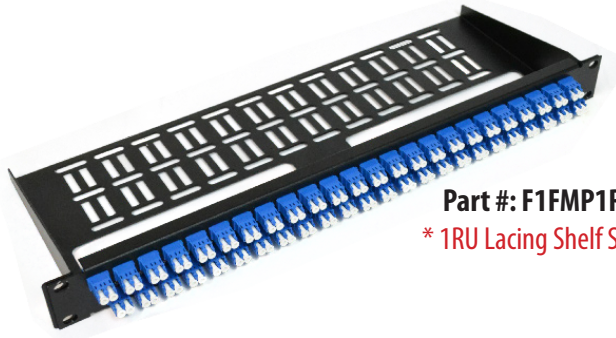

FIS FLUSH MOUNT PANELS

Part #: F1FMP1RULC10GIG48

Part #: F1FMP1RULCUPC96*
* 1RU Lacing Shelf Sold Separately

FEATURES

- Simplex SC Bulkheads
- Duplex LC Bulkheads
- Zirconia Ceramic Sleeves
- Supports Singlemode and Multimode
- Numbered Ports
- Optional Lacing Shelf

The FIS 1RU Flush Mount Panel is designed to patch fiber optic cables within a rackmount or cabinet. The high density of each panel allows you to maximize your rack space.

Its recommended to use these panels in conjunction with the FIS 1RU Lacing Shelf

SPECIFICATIONS

Width	19"
Height	1.75"
Materials	16 Gauge CRS (Steel)
Color/Finish	Black Powder Coat Finish

ORDERING INFORMATION - SC FLUSH MOUNT PANELS

F1FMP1RUSCUPC24	FIS Flush Mount Panel 1RU SC/UPC, 24 ports
F1FMP1RUSCAPC24	FIS Flush Mount Panel 1RU SC/APC, 24 ports
F1FMP1RUSC10GIG24	FIS Flush Mount Panel 1RU SC/PC, 24 ports
F1FMP1RUSCUPC48	FIS Flush Mount Panel 1RU SC/UPC, 48 ports
F1FMP1RUSCAPC48	FIS Flush Mount Panel 1RU SC/APC, 48 ports
F1FMP1RUSC10GIG48	FIS Flush Mount Panel 1RU SC/PC, 48 ports

ORDERING INFORMATION - LC FLUSH MOUNT PANELS

F1FMP1RULCUPC48	FIS Flush Mount Panel 1RU LC/UPC, 48 ports
F1FMP1RULCAPC48	FIS Flush Mount Panel 1RU LC/APC, 48 ports
F1FMP1RULC10GIG48	FIS Flush Mount Panel 1RU LC/PC, 48 ports
F1FMP1RULCUPC96	FIS Flush Mount Panel 1RU LC/UPC, 96 ports
F1FMP1RULCAPC96	FIS Flush Mount Panel 1RU LC/APC, 96 ports
F1FMP1RULC10GIG96	FIS Flush Mount Panel 1RU LC/PC, 96 ports